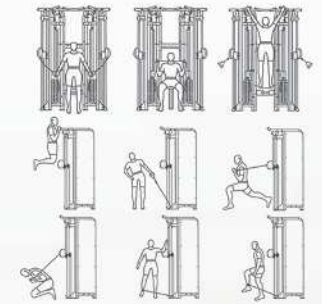

V8-513+

CYTECH

Cable cross دستگاه کراس اور
L*W*H :2053*2072*238 mm
Weight Stack: 2*110 kg