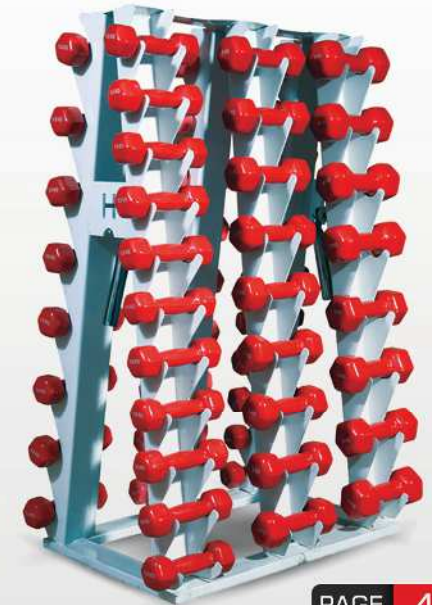

DUMBBELL RACK

+ Dumbbell and bar racks

Rack for Vinyl dumbbell , rubber hex dumbbell and rubber plate are available with different specification as under :

Rubber hex dumbbell rack : 10 pairs rack , size : 2480*720*810 mm

Vertical Plate Tree : 610*580*1240 mm

Vinyl dumbbell rack in two different size : 2 row and 3 row each side